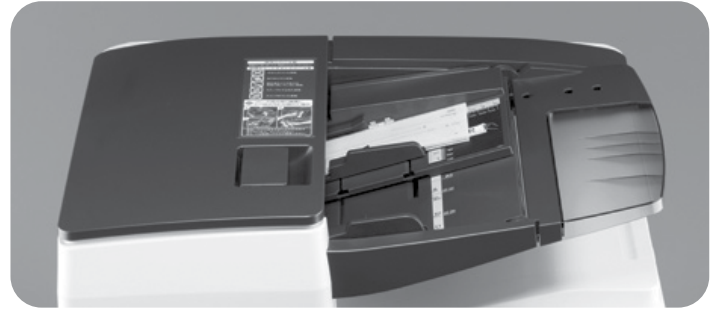

Full Colour Multi Function Printer

RICOH
IM C3000
IM C3500
IM C4500
IM C6000

☑Copier ☑Printer ☑Facsimile ☑Scanner

RICOH
imagine. change.

Welcome to a new era of technology that keeps your workplace up to date with RICOH IM C3000 / C3500 / C4500 / C6000 range of intelligent devices. Device and technology that is designed to grow and adapt, just as your business does.

Ricoh
Outstanding Achievement in Innovation for
Ricoh Intelligent Scanning

Ricoh IM C4500
Outstanding 45-ppm Colour Copier MFP

Excellent Performance with the Best Quality Output

Greater Control of Scan and Print Management

Scanning of smaller sized documents can be easily done with the new small sized paper scan unit. The double feed detection unit helps to improve scan accuracy while the EFI controller enhances print management. Now, you can also create professional grade flyers at your own convenience with our inner multi-folding unit.